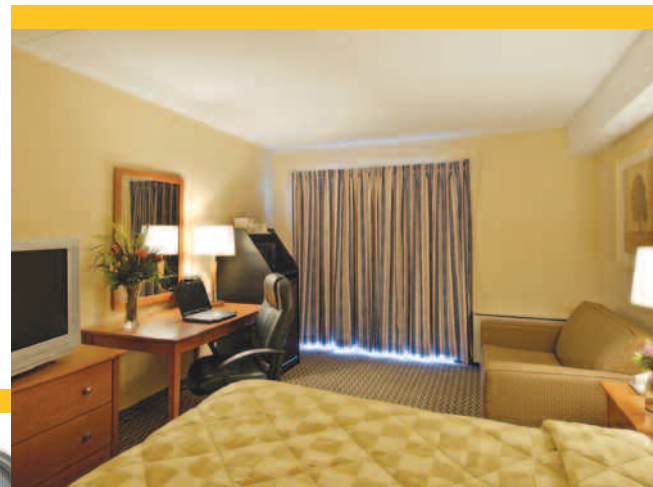

Terminal 1, Pearson International Airport

Golden Griddle, our on-site restaurant is open for Breakfast, Lunch and Dinner.