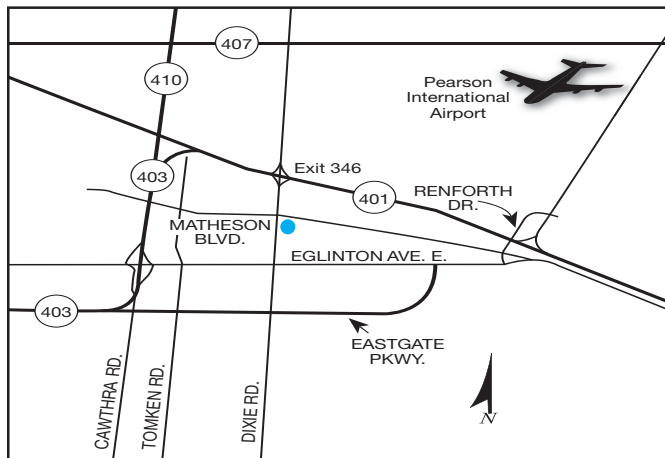

- Pearson International Airport
- International Centre
- Woodbine Race Track & Casino Slots
- Square One Shopping Centre
- Canada's Wonderland
- Wild Water Kingdom
- Air Combat Zone
- Downtown Toronto
- CN Tower
- Rogers Centre
- Air Canada Centre
- Hershey Sport Centre, Iceland Mississauga
- BraeBen Golf Club
- Medieval Times

Directions:

From Hwy 401 take exit 346 (Dixie Road) south two blocks to hotel.
From Hwy 403, exit at Cawthra Road. Drive straight onto Eastgate Parkway to Dixie Road. Turn left onto Dixie Road, then right on Matheson Blvd. From Hwy 407, take Dixie Road exit. Go south on Dixie road, then left on Matheson Blvd.

The Comfort in our name is our most important asset!

Welcome to COMFORT INN Airport West

Comfort Inn Airport West is located in Mississauga, minutes away from Toronto's Pearson International Airport. We are the ideal location for the business or leisure traveler, with our comfortable rooms, many amenities and complimentary airport shuttle. We are 2 KM from Hershey Sport Centre and Iceland Mississauga; close to the convention and trade show facility International Centre, and close to a number of banquet halls, like the Pearson and Mississauga Convention Centres.

For great shopping, there's Square One, one of the largest shopping centres in Ontario, only 15 minutes away, with over 250 shops and restaurants. Heartland offers discount and big box stores. And for a unique shopping and walking experience, visit historic Streetsville, with cafes, spas, restaurants and art gallery.