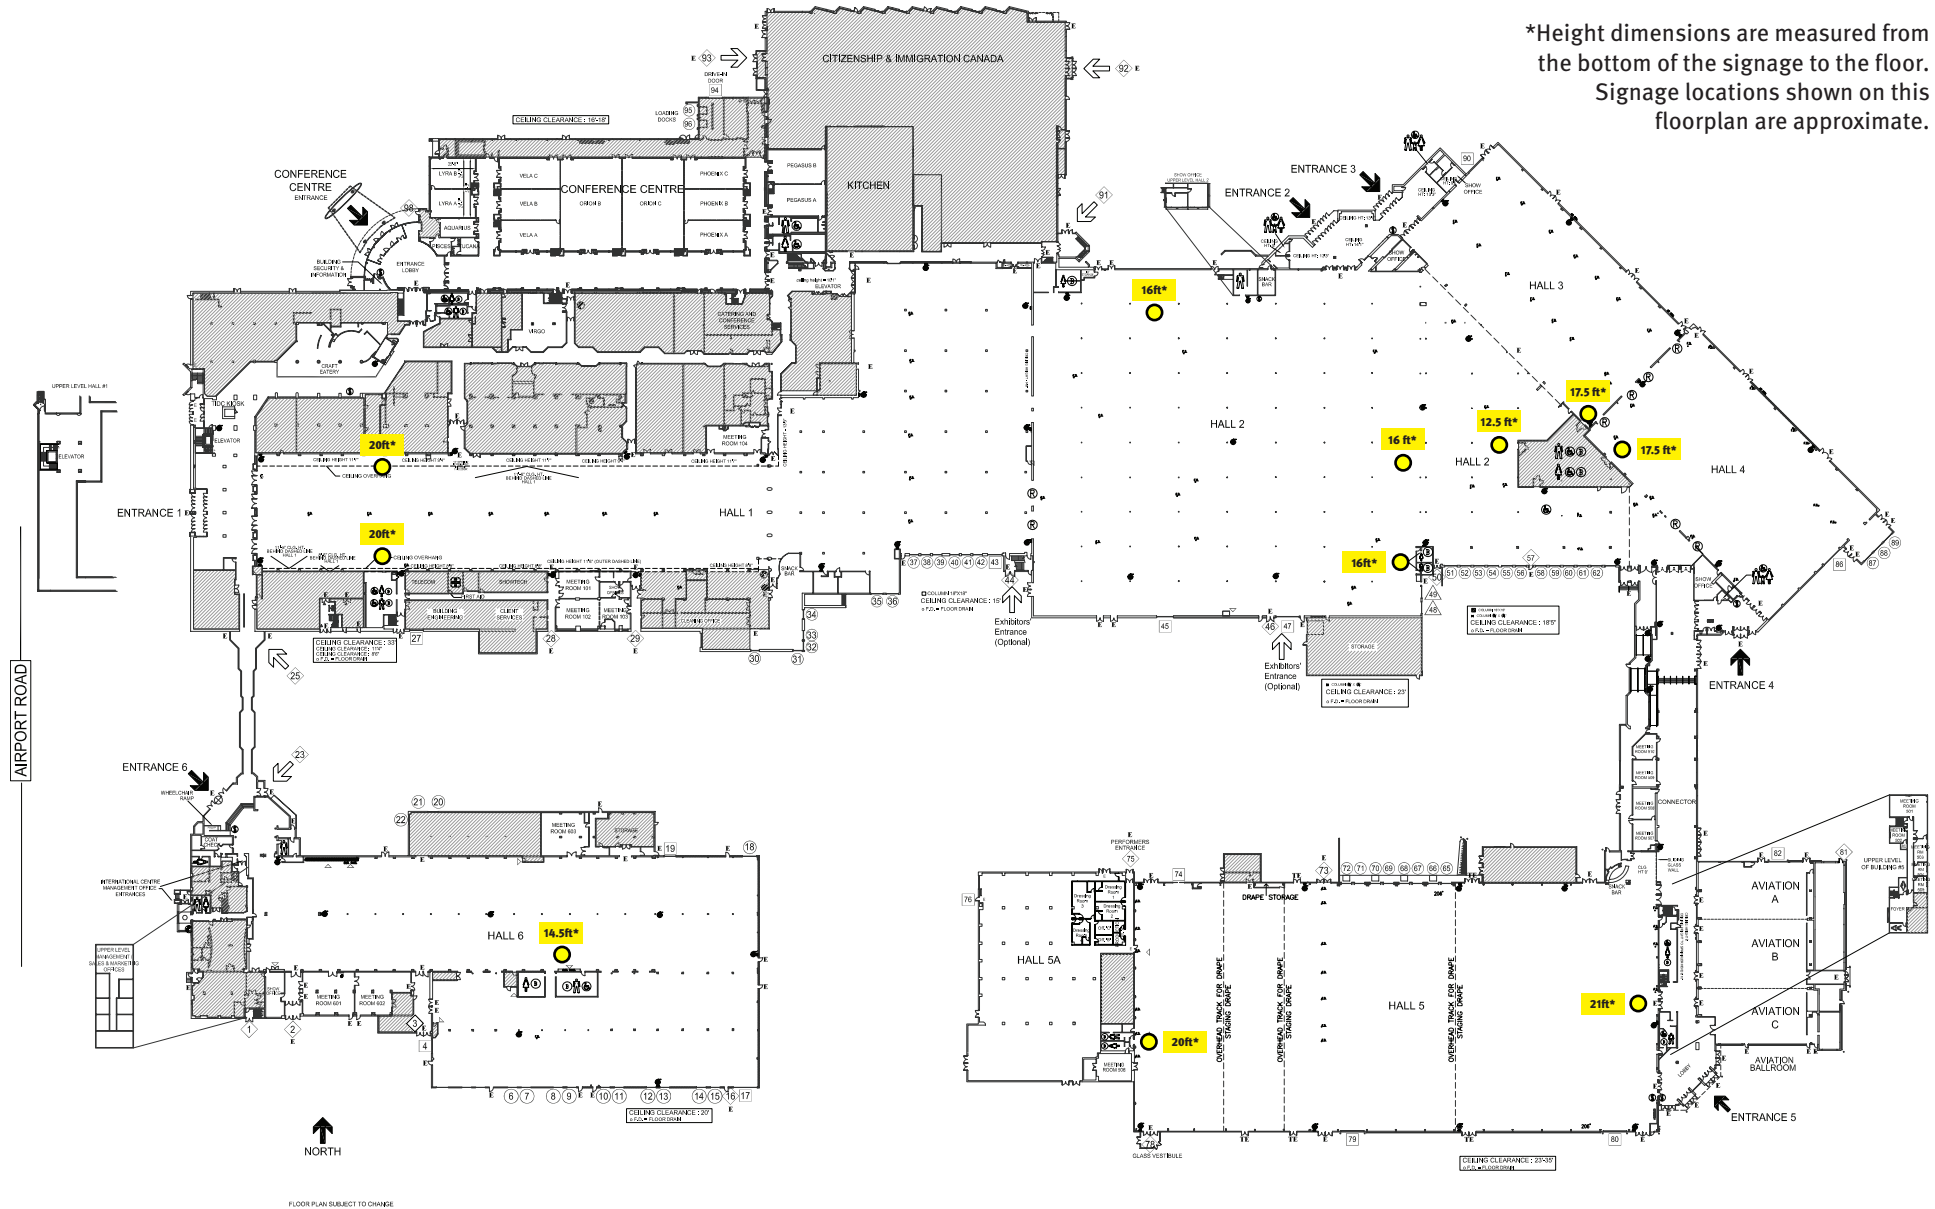

## Suspended Washroom Signage Locations

 Suspended Washroom Signage Locations

\*Height dimensions are measured from the bottom of the signage to the floor. Signage locations shown on this floorplan are approximate.

AIRPORT ROAD

NORTH

FLOOR PLAN SUBJECT TO CHANGE